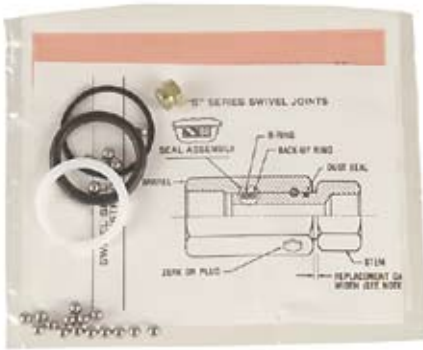

Part Number	Body Size	Stem Male Pipe	Barrel Male JIC
1596X-06-06	3/8"	3/8-18	9/16-18
1596X-06-08	3/8"	3/8-18	3/4-16
1596X-08-08	1/2"	1/2-14	3/4-16
1596X-08-10	1/2"	1/2-14	7/8-14
1596X-12-12	3/4"	3/4-14	1-1/16-12
1596X-16-16	1"	1-11-1/2	1-5/16-12
1596X-20-20	1-1/4"	1-1/4-11-1/2	1-5/8-12

1698X... MALE NPT TO FEMALE NPT 90° LIVE SWIVEL

Part Number	Body Size	Stem Male Pipe	Barrel Female Pipe
1698X-04-04	3/8"	1/4-18	1/4-18
1698X-06-06	3/8"	3/8-18	3/8-18
1698X-08-08	1/2"	1/2-14	1/2-14
1698X-16-16	1"	1-11-1/2	1-11-1/2

1598X... MALE JIC TO FEMALE NPT 90° LIVE SWIVEL

Part Number	Body Size	Stem Male JIC	Barrel Female Pipe
1598X-16-16	1"	1-5/16-12	1-11-1/2

SWIVEL JOINTS

0000X... STRAIGHT SWIVEL REPAIR KIT

Note: Order Repair Kits with body size matching swivel

Part Number	Reference No.	Swivel Body Size
0000X-06	S6	3/8"
0000X-08	S8	1/2"
0000X-12	S12	3/4"
0000X-16	S16	1"
0000X-20	S20	1-1/4"

0090X... 90° SWIVEL REPAIR KIT

Note: Order Repair Kits with body size matching swivel