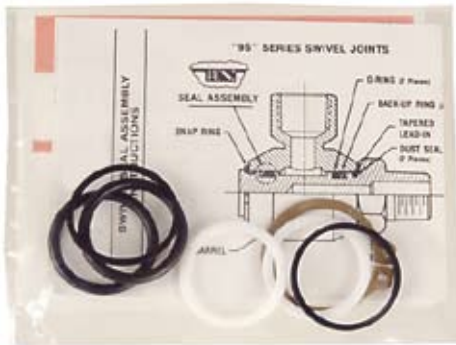

1698X... MALE NPT TO FEMALE NPT 90° LIVE SWIVEL

Part Number	Body Size	Stem Male Pipe	Barrel Female Pipe
1698X-04-04	3/8"	1/4-18	1/4-18
1698X-06-06	3/8"	3/8-18	3/8-18
1698X-08-08	1/2"	1/2-14	1/2-14
1698X-16-16	1"	1-11-1/2	1-11-1/2

1598X... MALE JIC TO FEMALE NPT 90° LIVE SWIVEL

Part Number	Body Size	Stem Male JIC	Barrel Female Pipe
1598X-16-16	1"	1-5/16-12	1-11-1/2

SWIVEL JOINTS

0000X... STRAIGHT SWIVEL REPAIR KIT

Note: Order Repair Kits with body size matching swivel

Part Number	Reference No.	Swivel Body Size
0000X-06	S6	3/8"
0000X-08	S8	1/2"
0000X-12	S12	3/4"
0000X-16	S16	1"
0000X-20	S20	1-1/4"

0090X... 90° SWIVEL REPAIR KIT

Note: Order Repair Kits with body size matching swivel

New Part No.	Reference No.	Swivel Body Size
0090X-06	9S6	3/8"
0090X-08	9S8	1/2"
0090X-12	9S12	3/4"
0090X-16	9S16	1"
0090X-20	9S20	1-1/4"